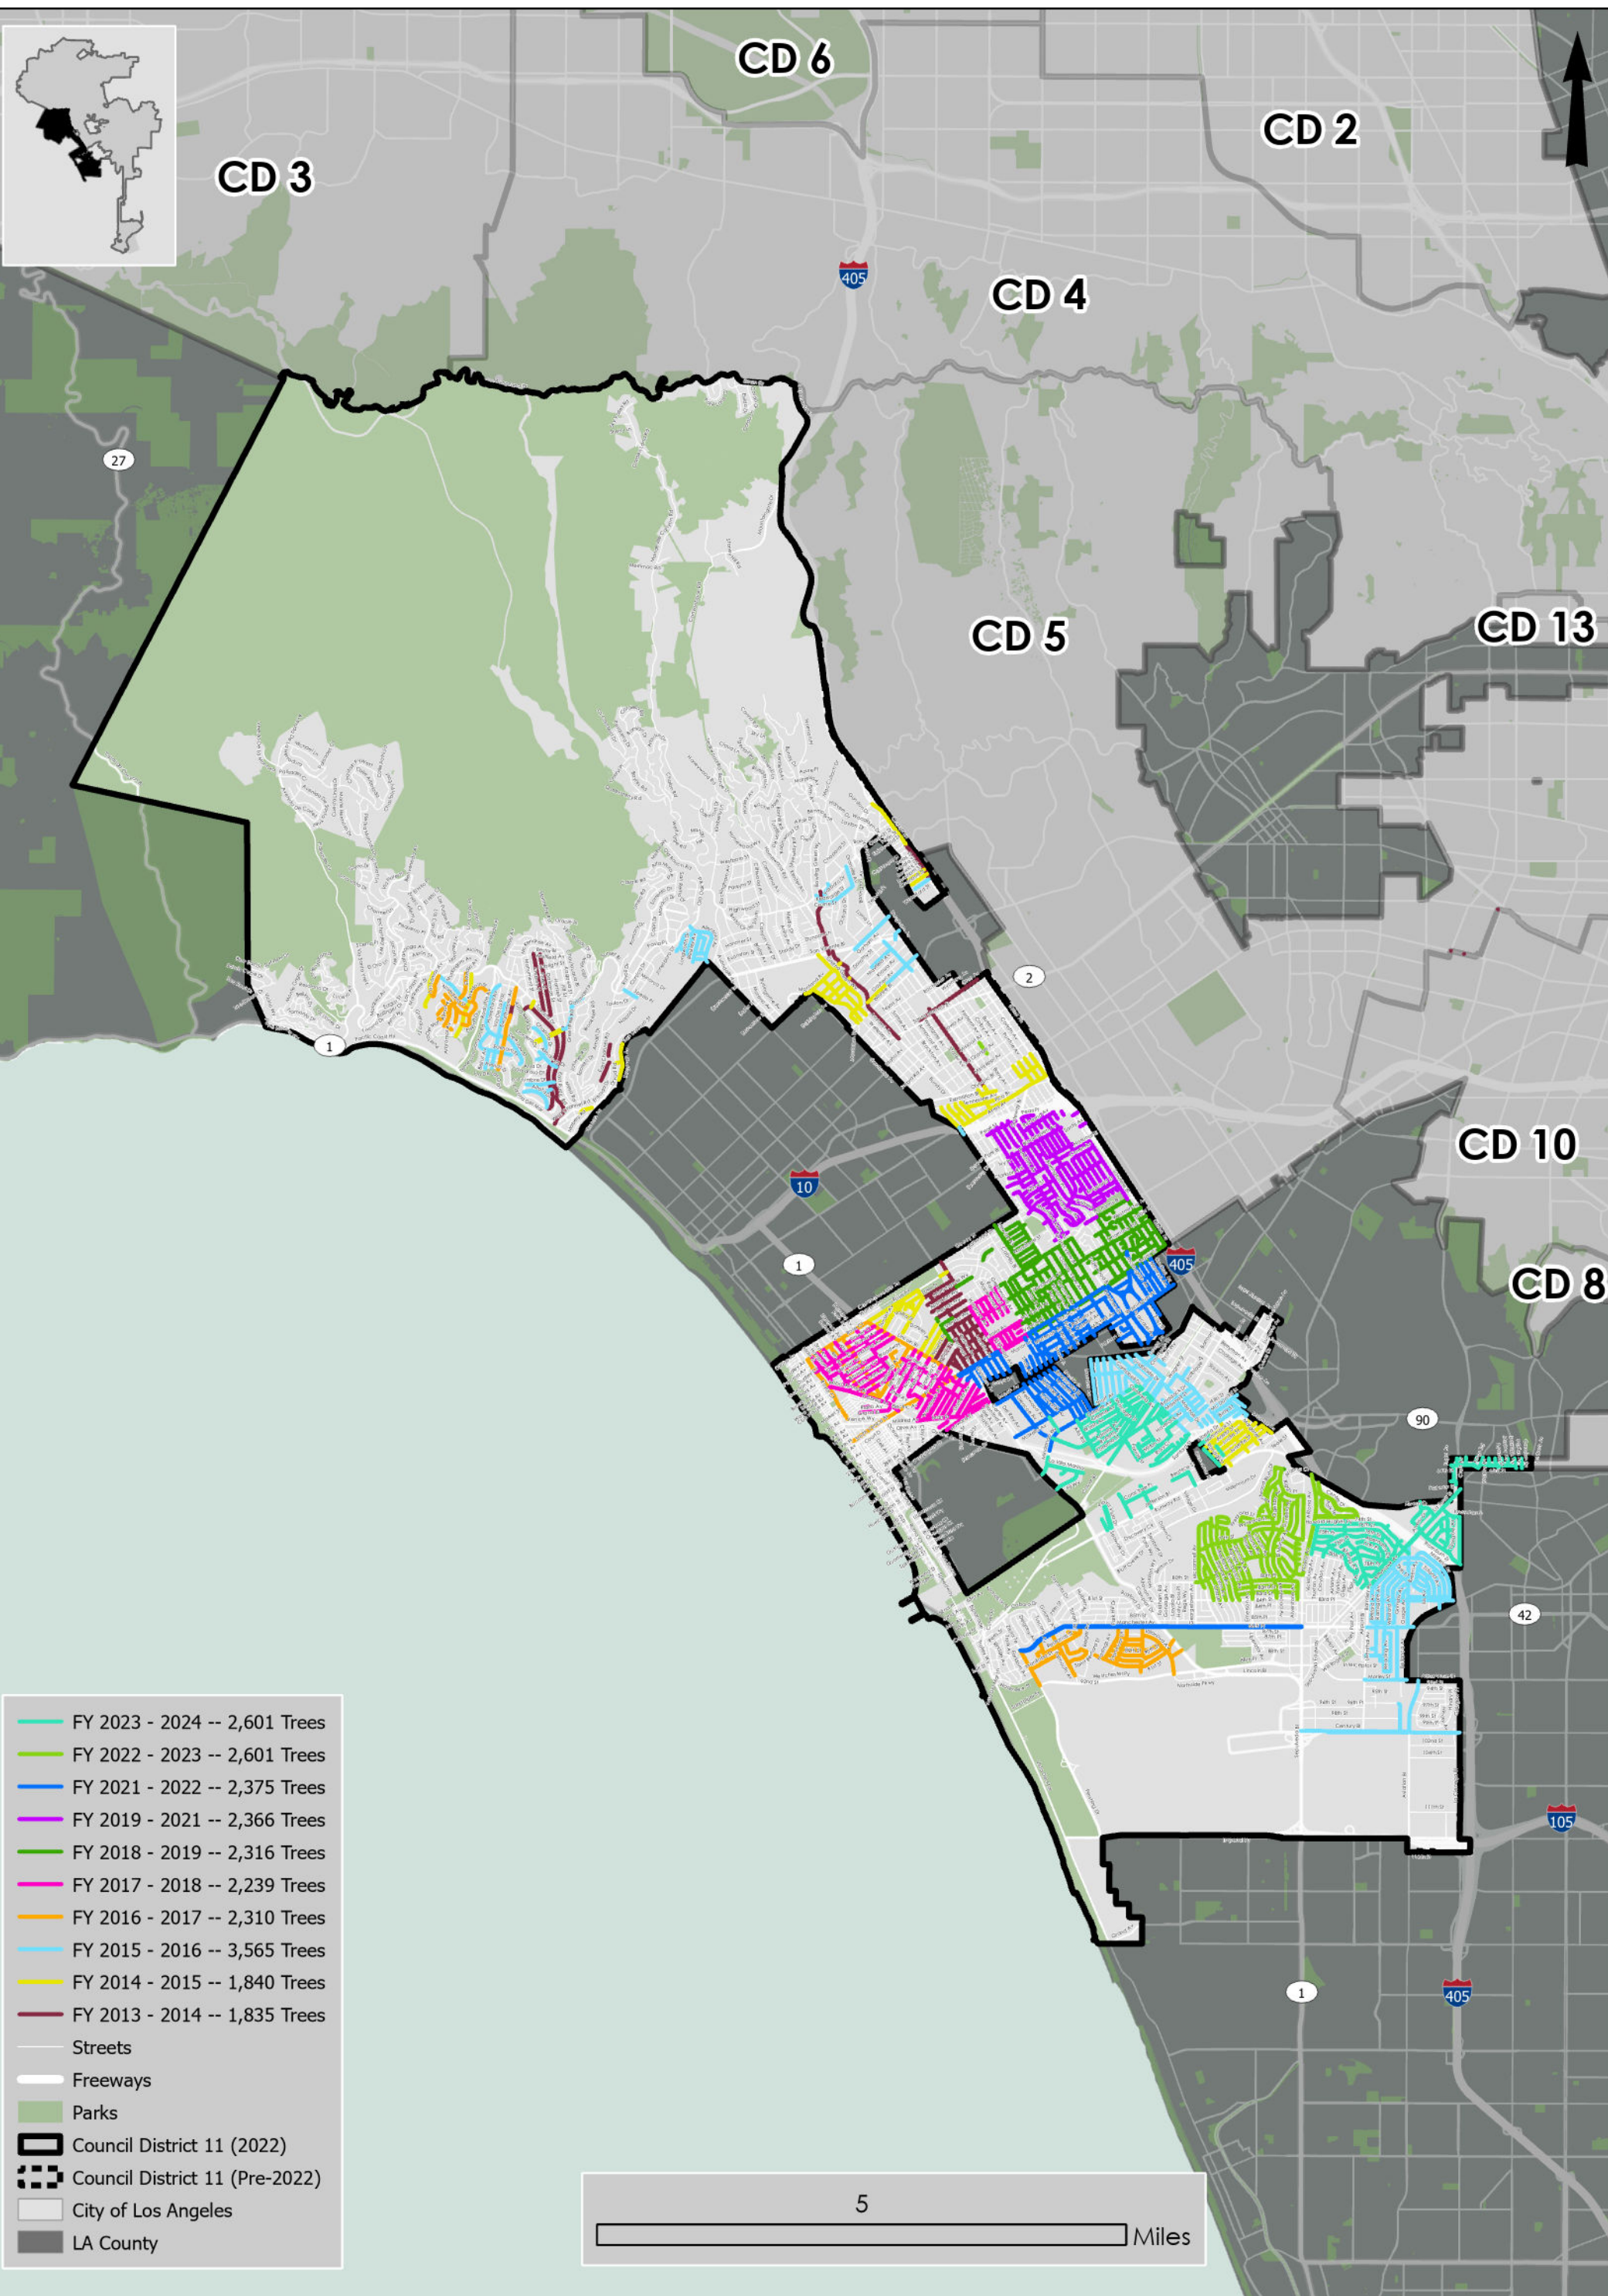

Tree Trimming Council District 11

- FY 2023 - 2024 -- 2,601 Trees
- FY 2022 - 2023 -- 2,601 Trees
- FY 2021 - 2022 -- 2,375 Trees
- FY 2019 - 2021 -- 2,366 Trees
- FY 2018 - 2019 -- 2,316 Trees
- FY 2017 - 2018 -- 2,239 Trees
- FY 2016 - 2017 -- 2,310 Trees
- FY 2015 - 2016 -- 3,565 Trees
- FY 2014 - 2015 -- 1,840 Trees
- FY 2013 - 2014 -- 1,835 Trees
- Streets
- Freeways
- Parks
- Council District 11 (2022)
- Council District 11 (Pre-2022)
- City of Los Angeles
- LA County

5 Miles